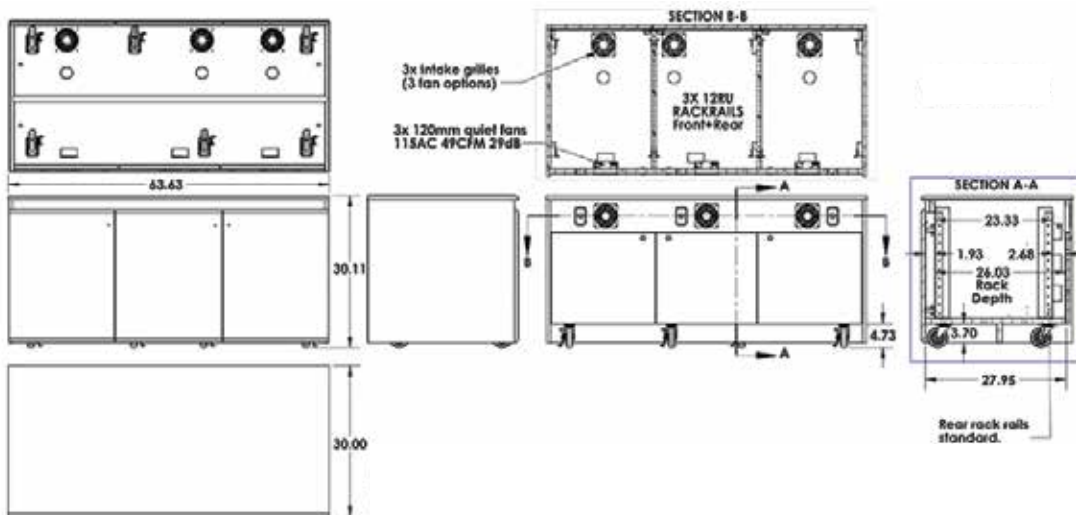

**Options**

- PM2-D Dual monitor mount (42"-70" – 200 lbs total max)
- PM2-XL Single XL monitor mount (60"-90 –200 lbs max)
- PB Six outlet power bar with 10 ft. cord
- TVCB Camera bracket for freestanding or wall mount TV's
- CS Wall mount camera or codec shelf
- 9107 Lacing bar (19" long)
- 9031 Vented metal shelf
- 9041 Sliding shelf
- 9052 Sliding drawer
- MAGKEY Additional key for hidden locks
- CR-A-DR Credenza acrylic door
- LEV4AX6 6x Levelers for non-mobile applications

**Specifications**

**Model:** CR3030EX  
**Width:** 63 5/8"  
**Depth:** 30"  
**Height:** 30 1/8"

**Finishes**

Other finishes are available. Check website.

The information contained in this drawing is the sole property of Audio Visual Furniture International. Any reproduction in part or as a whole without the written permission of Audio Visual Furniture International is prohibited. AVFI can build or modify stock configurations to suit customer specifications. Please contact us to discuss how this service can help meet your needs. Some quantity restrictions may apply. Specification subject to change without notice. Computers, cameras, monitors, etc. are shown to illustrate product usage and are not included unless otherwise noted.